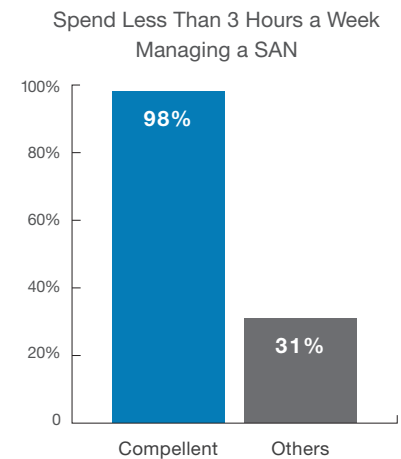

Confidently Manage More Storage

The majority of Compellent customers reported the ability to comfortably manage over 50 TB per administrator, compared to only 10 percent of customers using other systems.

Accomplish Day-to-Day Tasks Faster

Compellent customers reported the ability to complete a series of common storage tasks three to five times faster than customers using other systems.

Perform Advanced Tasks In 10 Minutes or Less

Remote replication, storage provisioning, data migration, snapshots – all take less than 10 minutes for the vast majority of Compellent customers.

What Can Compellent Do In Less Than 10 Minutes?

Implement a Single-Step ILM Solution

Compellent is the industry's only SAN with Automated Tiered Storage – a solution that automatically classifies and migrates data to the optimum tier of storage.

Create and Map a New Volume of Any Size

Thin Provisioning and unlimited capacity expansion allow you to eliminate wasted storage space and create volumes or expand capacity in less than 1 minute.

Recover Any Size Volume to Any Server

Create an unlimited number of space-efficient snapshots that enable recovery to any point in time in less than 10 seconds.

Setup Remote Replication In As Few As 6 Clicks

Cut bandwidth and storage management requirements in half for affordable multi-site replication.

KEY FINDINGS

Report Shows the Compellent Ease of Use Advantage

To learn more, visit

www.compellent.com/interface

or download the full report at

www.compellent.com/downloads/whitepapers/EaseOfUse.pdf