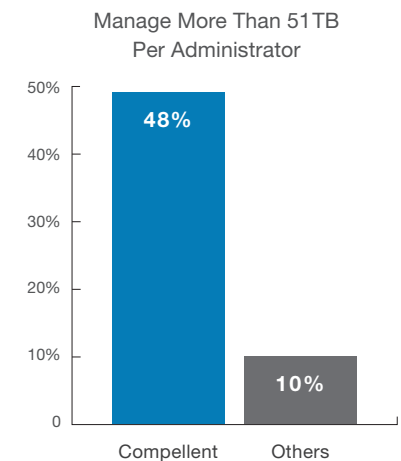

Confidently Manage More Storage

The majority of Compellent customers reported the ability to comfortably manage over 50 TB per administrator, compared to only 10 percent of customers using other systems.

Accomplish Day-to-Day Tasks Faster

Compellent customers reported the ability to complete a series of common storage tasks three to five times faster than customers using other systems.

Perform Advanced Tasks In 10 Minutes or Less

Remote replication, storage provisioning, data migration, snapshots – all take less than 10 minutes for the vast majority of Compellent customers.

What Can Compellent Do In Less Than 10 Minutes?

Implement a Single-Step ILM Solution

Compellent is the industry's only SAN with Automated Tiered Storage – a solution that automatically classifies and migrates data to the optimum tier of storage.

Create and Map a New Volume of Any Size

Thin Provisioning and unlimited capacity expansion allow you to eliminate wasted storage space and create volumes or expand capacity in less than 1 minute.

Recover Any Size Volume to Any Server

Create an unlimited number of space-efficient snapshots that enable recovery to any point in time in less than 10 seconds.

Setup Remote Replication In As Few As 6 Clicks

Cut bandwidth and storage management requirements in half for affordable multi-site replication.

KEY FINDINGS

Report Shows the Compellent Ease of Use Advantage

To learn more, visit

www.compellent.com/interface

or download the full report at

www.compellent.com/downloads/whitepapers/EaseOfUse.pdf