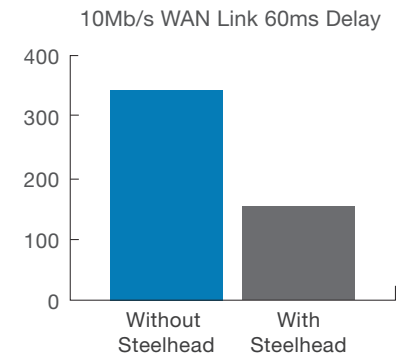

Replication Management at Your Fingertips

Manage replication with a central view of both local and remote configurations. Easily establish replication schedules on a per-volume basis.

KEY FINDINGS

Riverbed Steelhead appliances enable Compellent customers with more than one office to improve copy time by as much as 87 percent, depending on the network link speed.