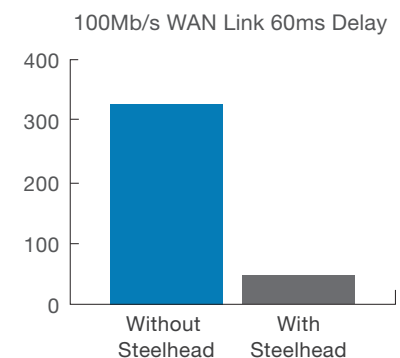

Replication Management at Your Fingertips

Manage replication with a central view of both local and remote configurations. Easily establish replication schedules on a per-volume basis.

KEY FINDINGS

Riverbed Steelhead appliances enable Compellent customers with more than one office to improve copy time by as much as 87 percent, depending on the network link speed.